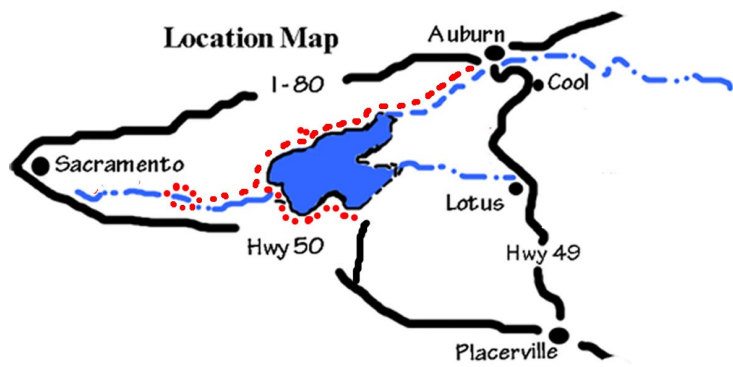

AMERICAN RIVER

50 MILE ENDURANCE RUN

LEGEND

- American River Course
- Medical
- Aid Station
- Roads
- Bridge
- Lake - River
- Restrooms

Cool Trail Maps
 P.O. Box 353
 Cool, CA 95614
www.cooltrailmaps.com

© Copyright 2014
 All Rights Reserved *KJ*