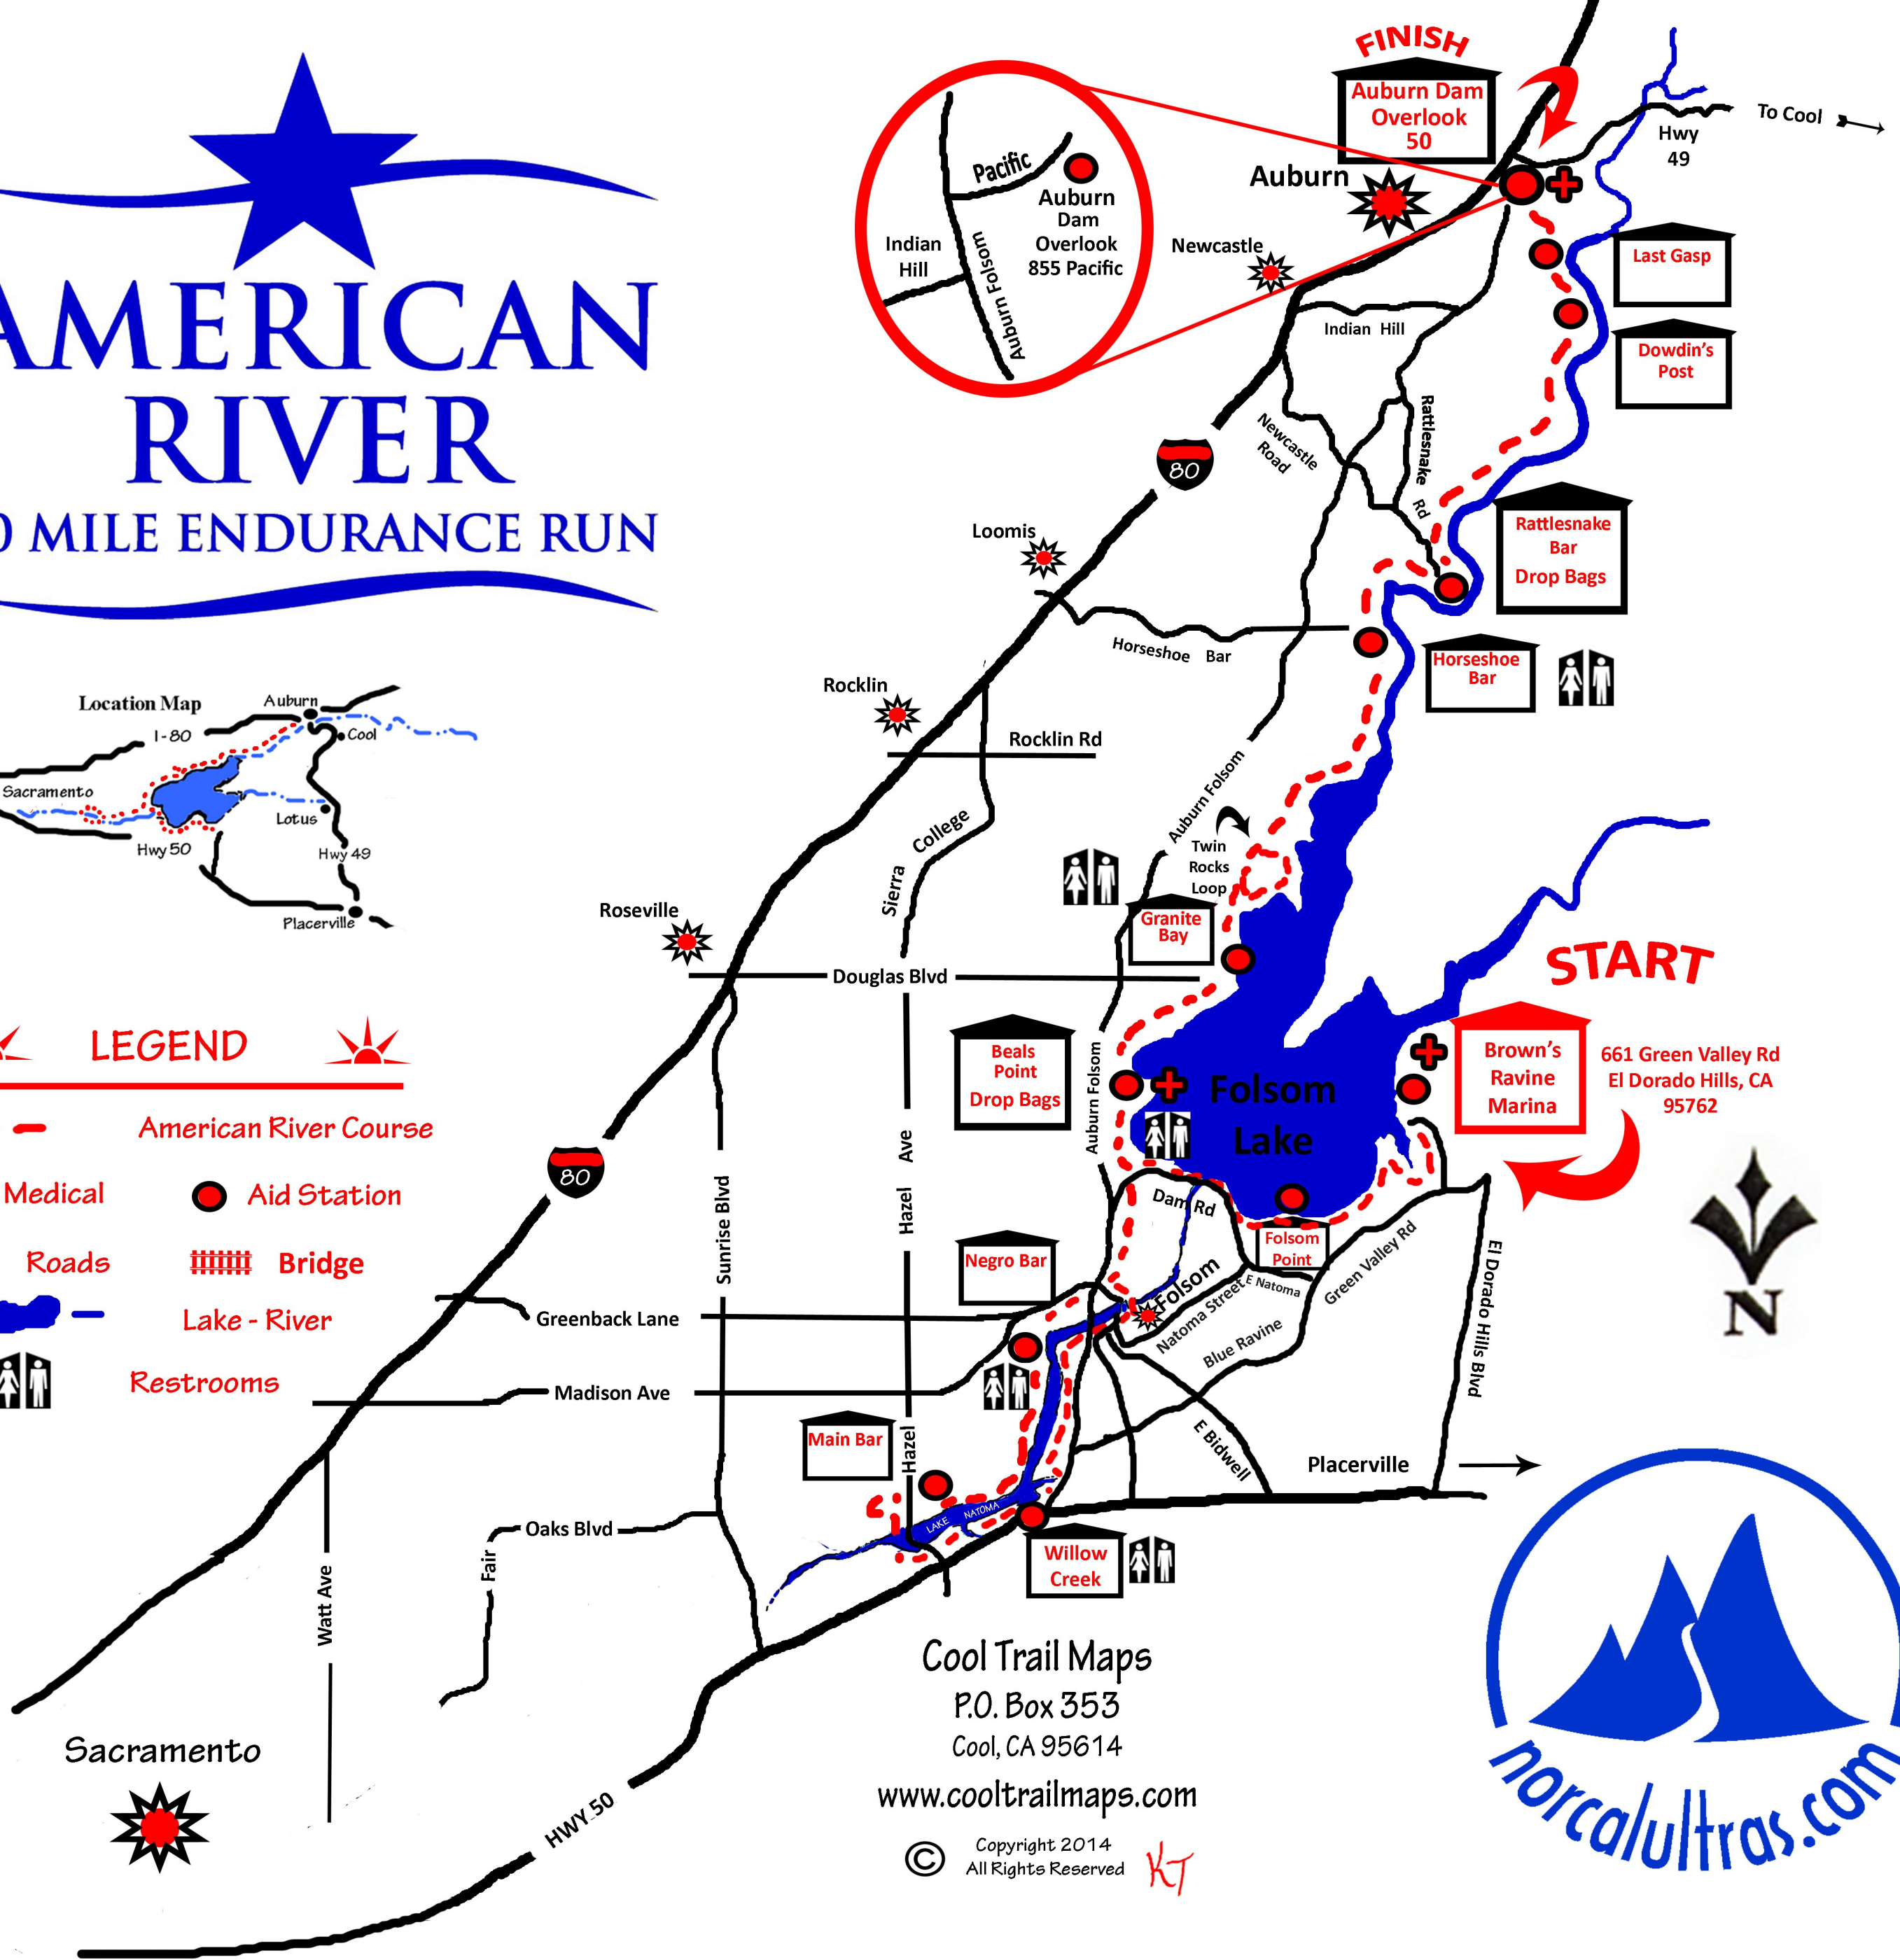

AMERICAN RIVER

50 MILE ENDURANCE RUN

LEGEND

- American River Course
- Medical
- Aid Station
- Roads
- Bridge
- Lake - River
- Restrooms

Cool Trail Maps
 P.O. Box 353
 Cool, CA 95614
www.cooltrailmaps.com

© Copyright 2014
 All Rights Reserved *KJ*