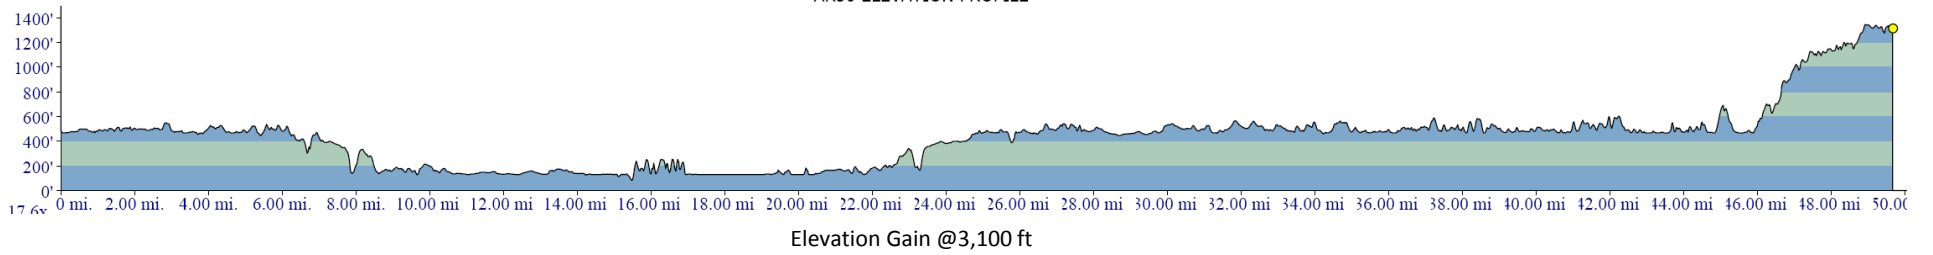

AR50 ELEVATION PROFILE

Elevation Gain @3,100 ft

Profile created with TOPO!® ©2010 National Geographic (www.nationalgeographic.com/topo)